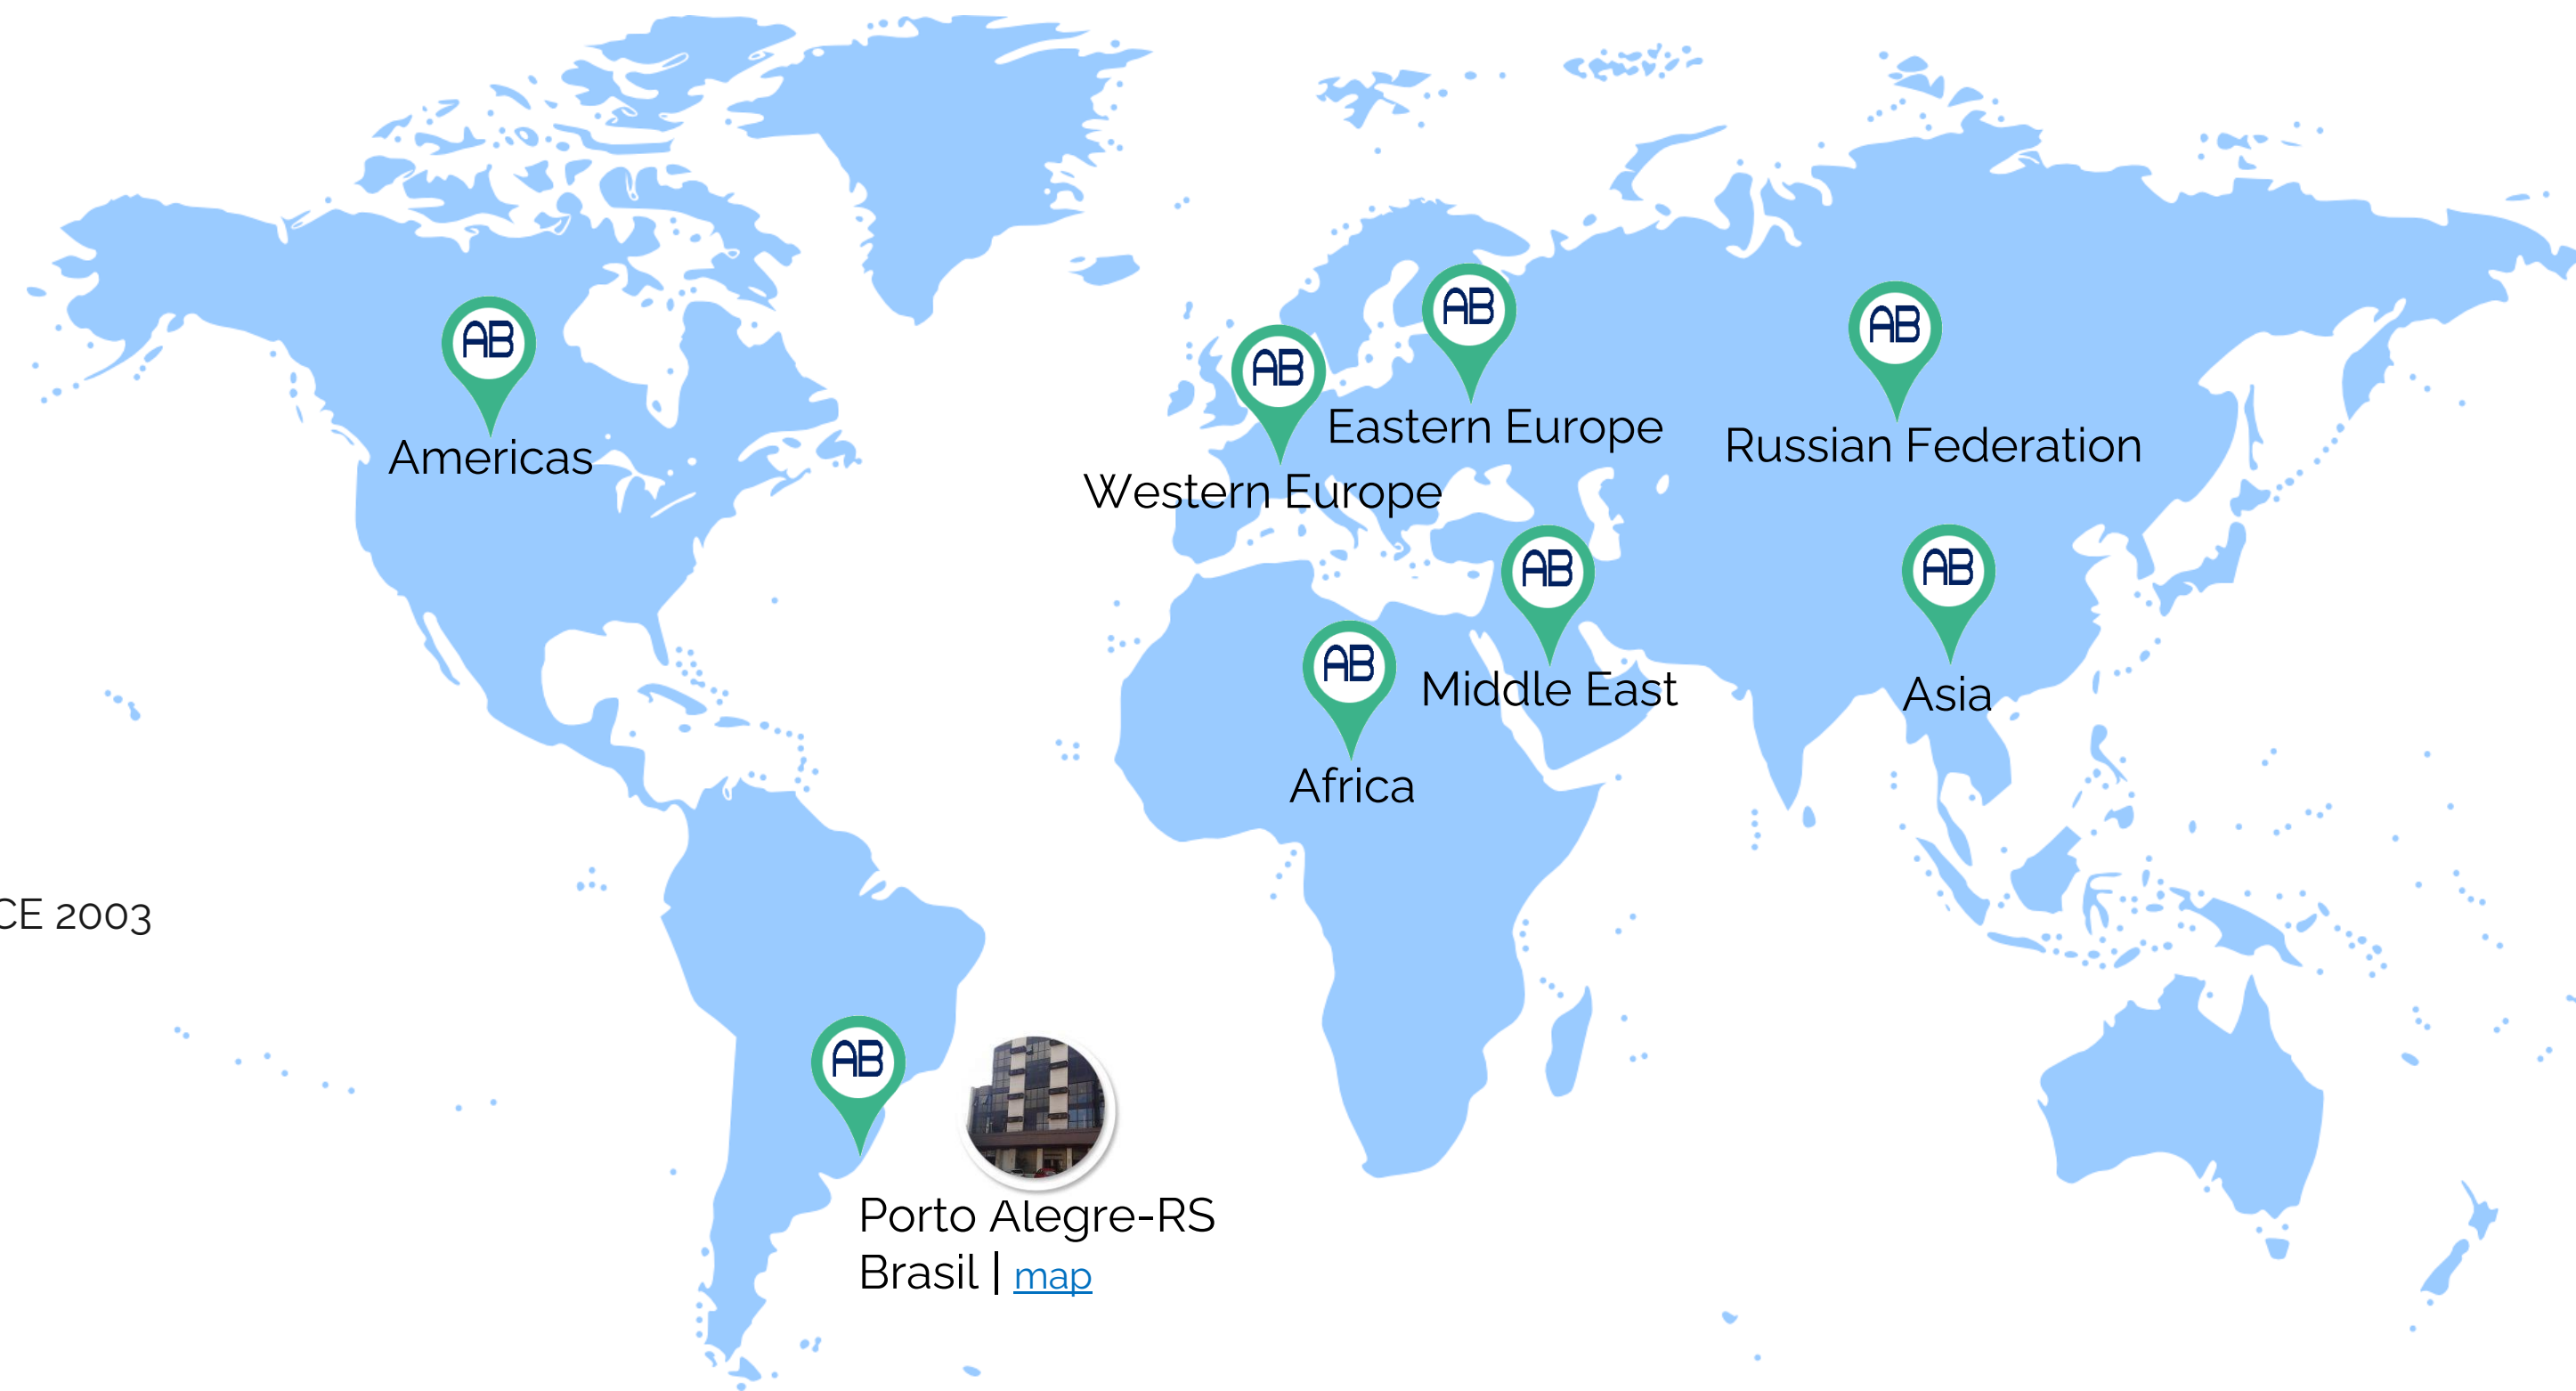

# ■ BUSINESS PROFILE

We are an export and import commercial company that operates in the international market, offering complete and tailored solutions for companies in Brazil and abroad. Adriatic-Brasil Export Ltda is a company founded in 2003 in Porto Alegre-RS | Brazil and offers a wide range of services to meet customer needs and we work mainly with the aim of exporting Brazilian products to various countries around the world. Adriatic-Brasil Export Ltda has vast knowledge and experience in foreign trade with different countries, whether in export or import. We work with different business segments, managing to differentiate ourselves in the market by presenting vast knowledge in international trade businesses. We always accept our current and future customers with great respect and satisfaction and will process each of your requests with due care and try to do everything to successfully complete each job within the limits of our capabilities and to the mutual satisfaction of all participants.

## Food Products

- Food Products

# PRODUCT EXPORT

SEE ON THE MAP WHERE WE HAVE EXPORTED SINCE 2003

THANK YOU FOR YOUR BUSINESS